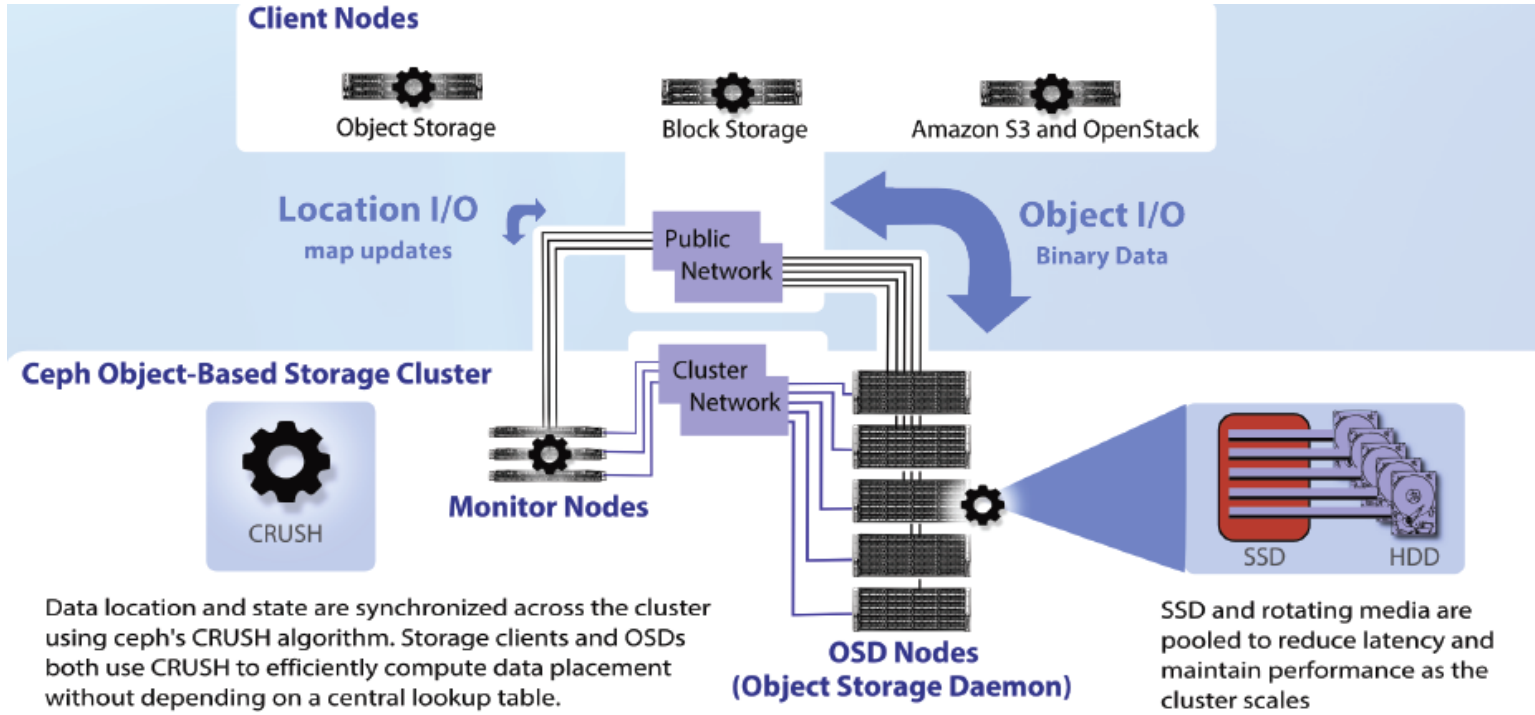

OmniCEPH

Scale-Out Storage

Typical Deployment Model

CEPH UNIFIED STORAGE

OBJECT STORAGE

- S3 & Swift
- Multi-tenant
- Keystone
- Geo-Native API

BLOCK STORAGE

- Snapshots
- Clones
- OpenStack
- Linux Kernel
- iSCSI

FILE SYSTEM

- POSIX
- Linux Kernel
- CIFS/NFS
- HDFS
- Distributed Metadata

Out-of-Band Management

- Easy integration with existing data center management frameworks and infrastructure
- Remotely manage hardware health and OS system services
- Manage cluster node power
- Parallel BIOS management to multiple targets
- Perform configuration, monitoring and update operations without affecting application performance or continuity

Call CUC today for specific configuration Options & Pricing

Computer Upgrade Corporation

2220 Eastridge Ave. Bldg. T * Riverside, California 92507
800.874.8807 / 951.697.5858 www.cucsolutions.com